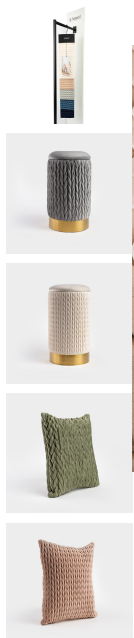

Creating Brands of the Future

Magic Deluxe P 300 Collection

23.80 €

Composition 100% PES

Basis weight 950 g/m2 ± 5%

Liquid-resistant

Non-flammable

Diameter: 142.0 cm

Length: 100.0 cm

Height: 0.0 cm

Fabrics/Leather

- Magic Deluxe 2206
- Magic Deluxe 2213
- Magic Deluxe 2225
- Magic Deluxe 2241
- Magic Deluxe 2243

AR/VR

WEBSITE